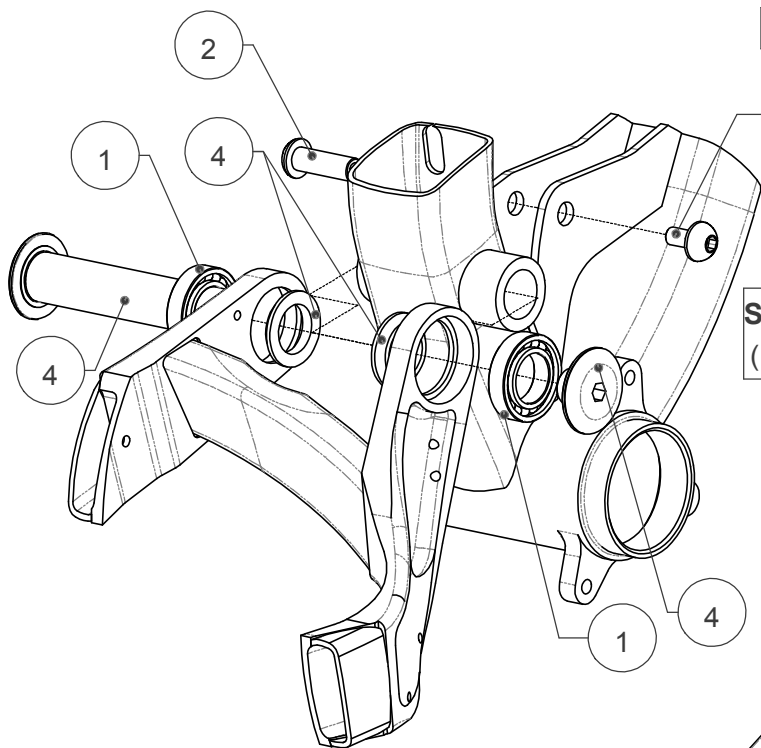

MARSHALL		
ITEMS	#SERVICE KIT	DESCRIPTION
1	KFC11024	BEARING KIT SPLIT PIVOT
2	KFC16010-01	SPLIT PIVOT CARBON SHOCK BOLT BLACK
3	KFC11051	DERAILLEUR HANGER SPLIT PIVOT 12x142/148
4	KFC16015-01	PIVOT KIT SHAFT HENDRIX/DJANGOC/TROYC BK

NO LOCTITE ON THIS PART, GREASE ONLY

REAR AXLE PIVOT

SEAT STAY PIVOT

LINKAGE PIVOT

CHAINSTAY PIVOT

WARNING:
MAKE SURE TO CAREFULLY READ THE ASSEMBLY INSTRUCTIONS AND CLEANING INSTRUCTIONS NOTES ON NEXT PAGE.