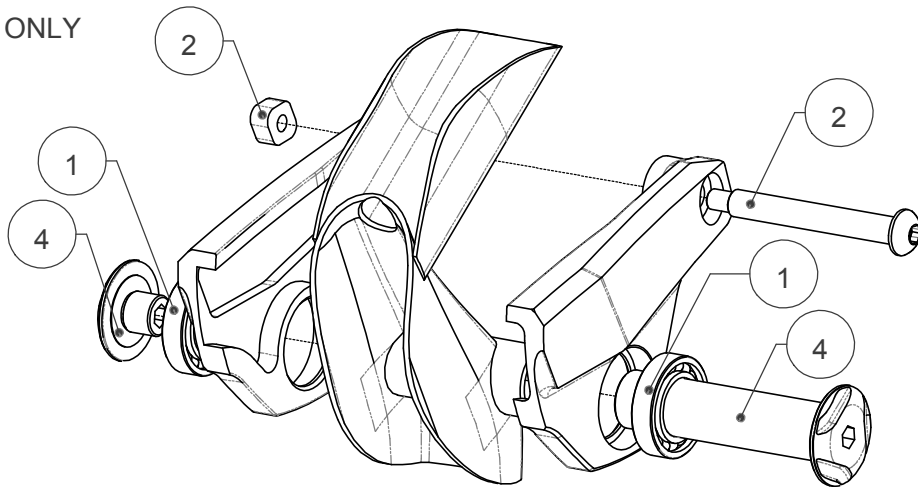

MARSHALL		
ITEMS	#SERVICE KIT	DESCRIPTION
1	KFC11024	BEARING KIT SPLIT PIVOT
2	KFC16010-01	SPLIT PIVOT CARBON SHOCK BOLT BLACK
3	KFC11051	DERAILLEUR HANGER SPLIT PIVOT 12x142/148
4	KFC16015-01	PIVOT KIT SHAFT HENDRIX/DJANGOC/TROYC BK

NO LOCTITE ON THIS PART, GREASE ONLY

REAR AXLE PIVOT

SEAT STAY PIVOT

LINKAGE PIVOT

CHAINSTAY PIVOT

WARNING:
MAKE SURE TO CAREFULLY READ THE ASSEMBLY INSTRUCTIONS AND CLEANING INSTRUCTIONS NOTES ON NEXT PAGE.