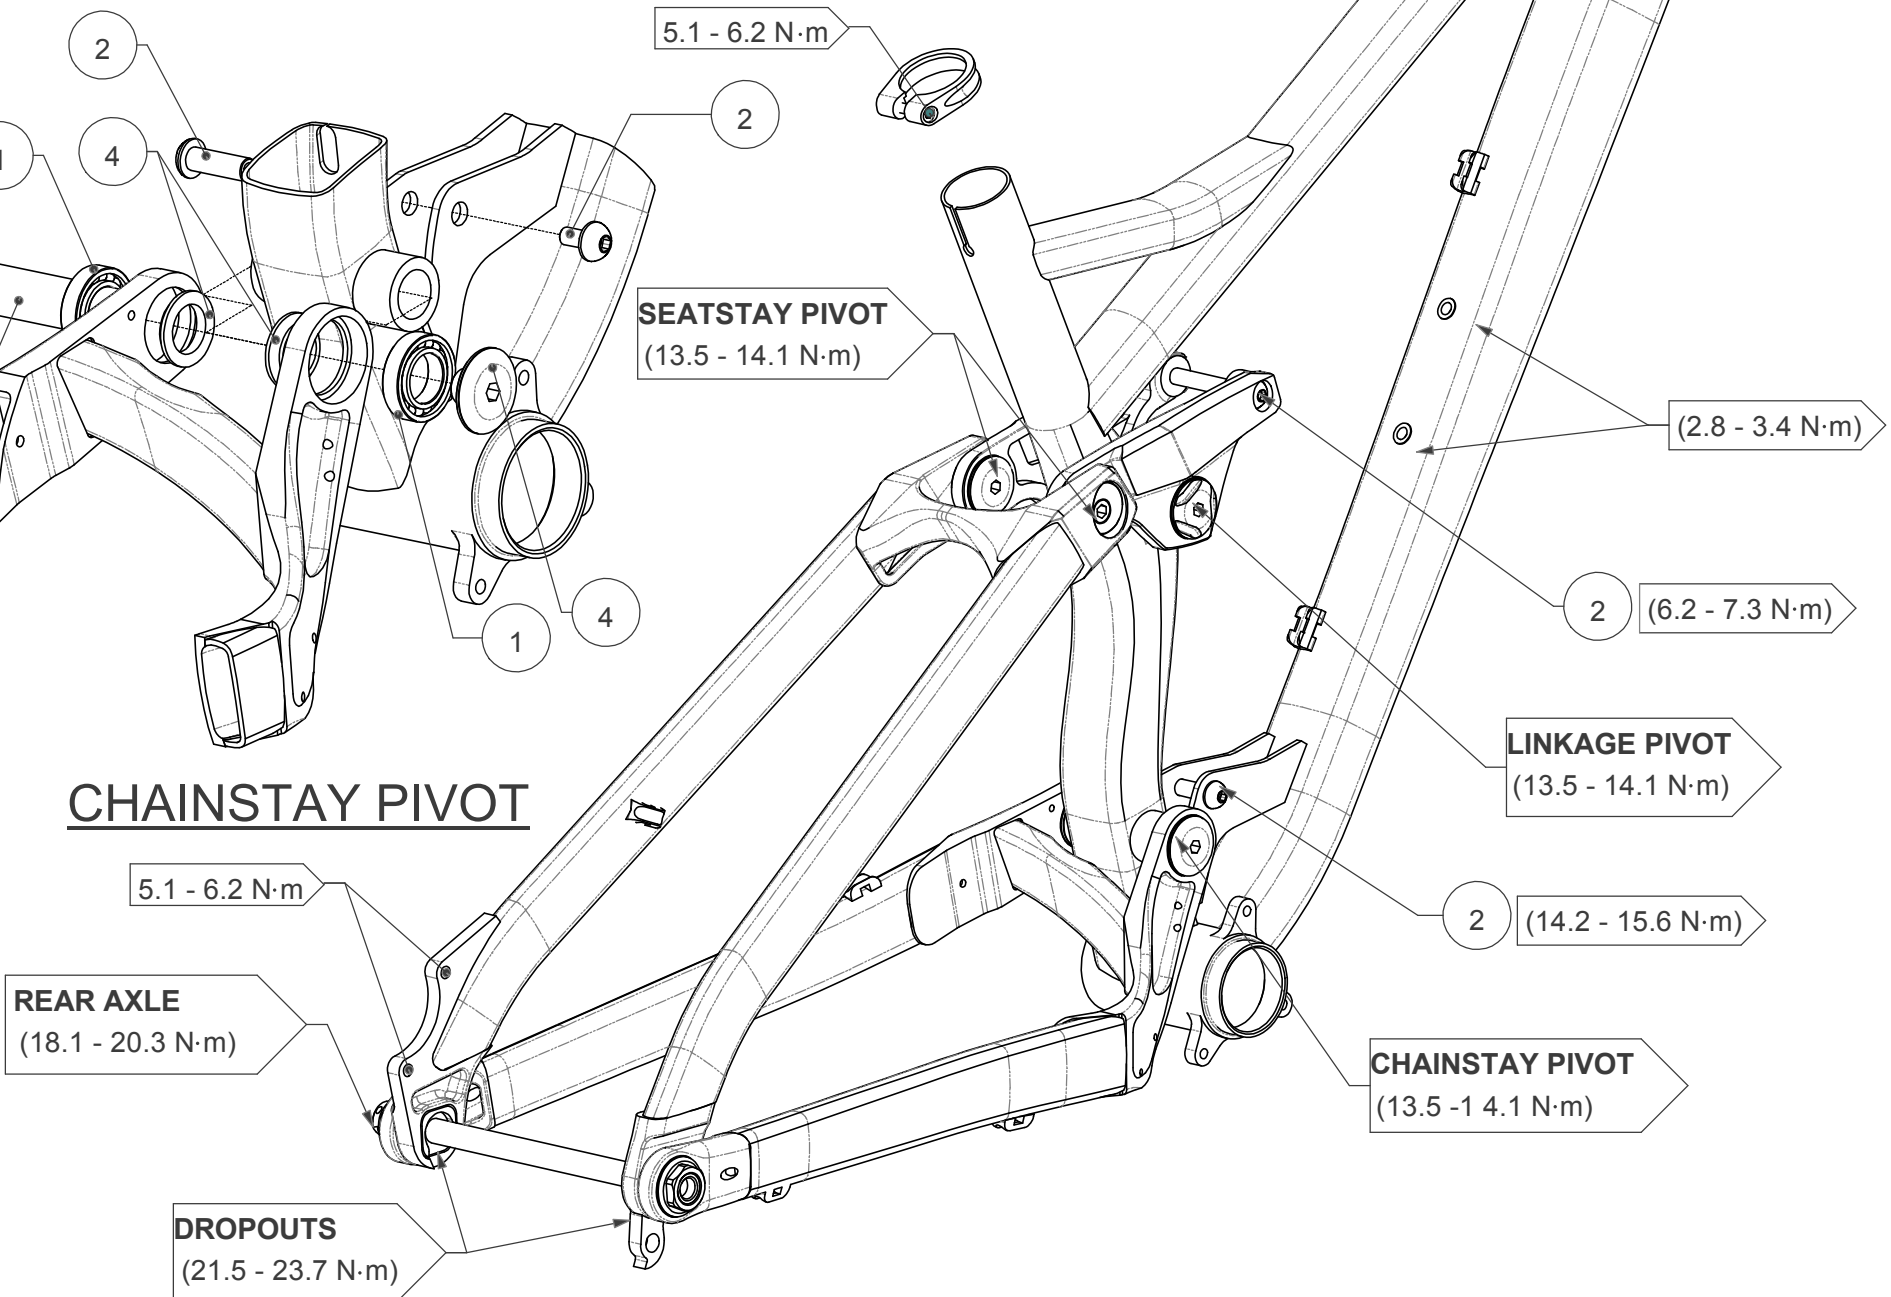

MARSHALL		
ITEMS	#SERVICE KIT	DESCRIPTION
1	KFC11024	BEARING KIT SPLIT PIVOT
2	KFC16010-01	SPLIT PIVOT CARBON SHOCK BOLT BLACK
3	KFC11051	DERAILLEUR HANGER SPLIT PIVOT 12x142/148
4	KFC16015-01	PIVOT KIT SHAFT HENDRIX/DJANGOC/TROYC BK

NO LOCTITE ON THIS PART, GREASE ONLY

REAR AXLE PIVOT

SEAT STAY PIVOT

LINKAGE PIVOT

CHAINSTAY PIVOT

WARNING:
MAKE SURE TO CAREFULLY READ THE ASSEMBLY INSTRUCTIONS AND CLEANING INSTRUCTIONS NOTES ON NEXT PAGE.