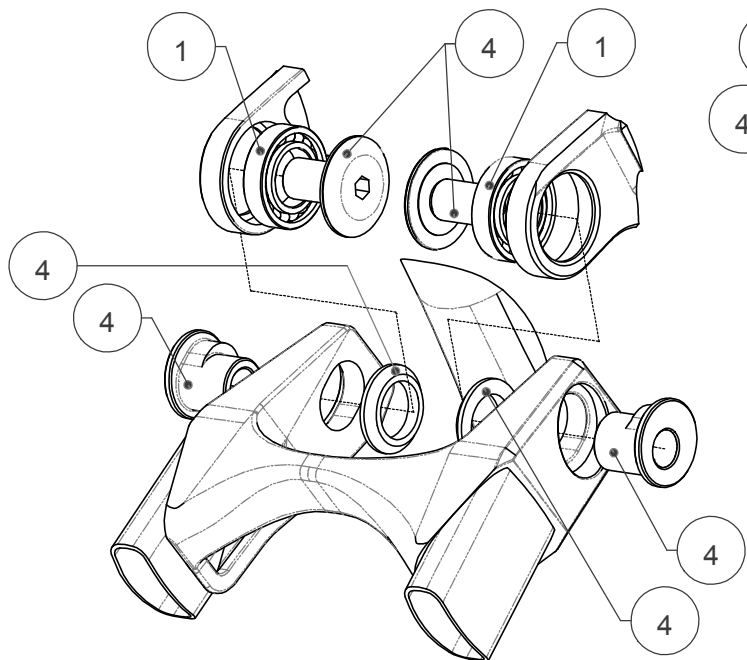

MARSHALL		
ITEMS	#SERVICE KIT	DESCRIPTION
1	KFC11024	BEARING KIT SPLIT PIVOT
2	KFC16010-01	SPLIT PIVOT CARBON SHOCK BOLT BLACK
3	KFC11051	DERAILLEUR HANGER SPLIT PIVOT 12x142/148
4	KFC16015-01	PIVOT KIT SHAFT HENDRIX/DJANGOC/TROYC BK

NO LOCTITE ON THIS PART, GREASE ONLY

REAR AXLE PIVOT

SEAT STAY PIVOT

LINKAGE PIVOT

CHAINSTAY PIVOT

WARNING:
MAKE SURE TO CAREFULLY READ THE ASSEMBLY INSTRUCTIONS AND CLEANING INSTRUCTIONS NOTES ON NEXT PAGE.