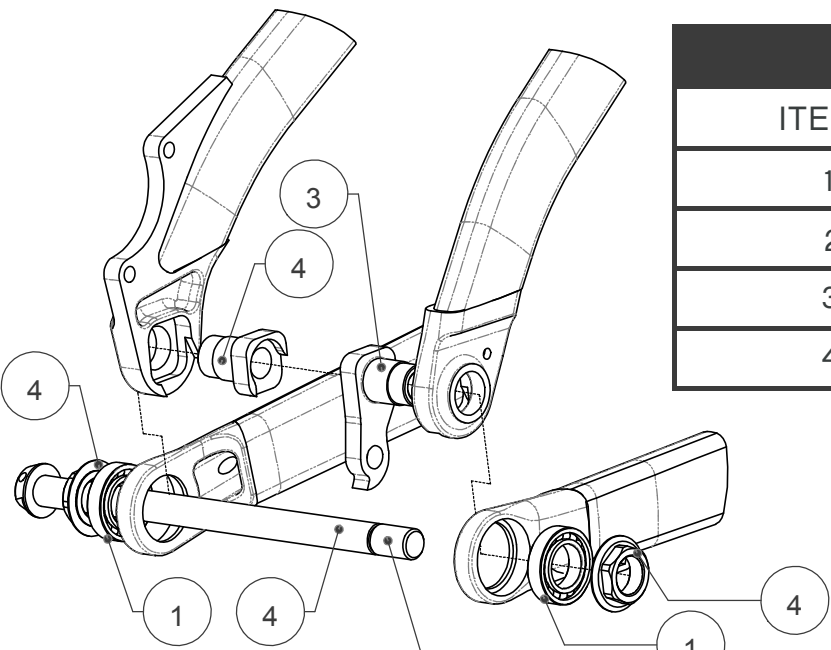

MARSHALL		
ITEMS	#SERVICE KIT	DESCRIPTION
1	KFC11024	BEARING KIT SPLIT PIVOT
2	KFC16010-01	SPLIT PIVOT CARBON SHOCK BOLT BLACK
3	KFC11051	DERAILLEUR HANGER SPLIT PIVOT 12x142/148
4	KFC16015-01	PIVOT KIT SHAFT HENDRIX/DJANGOC/TROYC BK

NO LOCTITE ON THIS PART, GREASE ONLY

REAR AXLE PIVOT

SEAT STAY PIVOT

LINKAGE PIVOT

CHAINSTAY PIVOT

WARNING:
MAKE SURE TO CAREFULLY READ THE ASSEMBLY INSTRUCTIONS AND CLEANING INSTRUCTIONS NOTES ON NEXT PAGE.